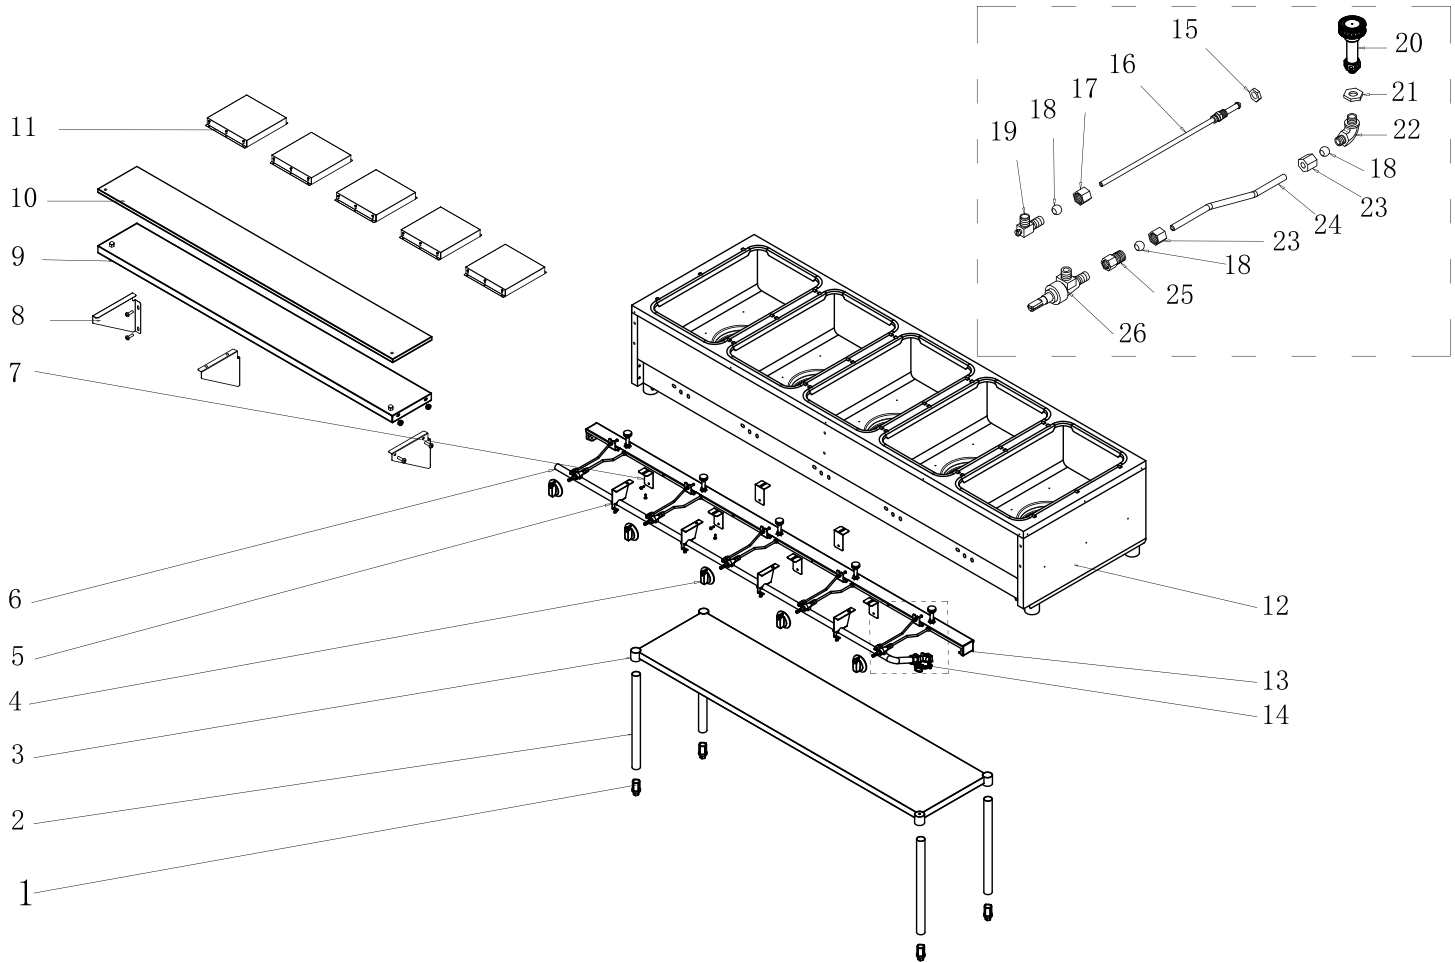

# Parts Breakdown

Model FW-CN-0005-LP 47365

# Parts Breakdown

---

## Model FW-CN-0005-LP 47365

Item No.	Description	Position	Item No.	Description	Position	Item No.	Description	Position
AI675	Feet for 47365	1	AI722	Poly Cutting Board for 47365	10	AI693	Elbow Pipe for 47365	19
AI676	Leg Pipe for 47365	2	AI723	Cover for 47365	11	AI694	Jet Burner for 47365	20
AI719	Under Shelf for 47365	3	AI724	Body for 47365	12	AI695	Lock Nut for 47365	21
AI678	Knob for 47365	4	AI725	Long Support Frame for 47365	13	AI696	Elbow Pipe for 47365	22
AI679	Support Frame for 47365	5	AI688	Regulator for 47365	14	AI697	Lock Nut for 47365	23
AI720	Gas Pipe for 47365	6	AI689	Lock Nut for 47365	15	AI727	Burner Gas Pipe for 47365	24
AI681	Support Frame for 47365	7	AI726	Pilot Burner for 47365	16	AI699	Lock Nut for 47365	25
AI682	Bracket for 47365	8	AI691	Lock Nut for 47365	17	AI700	Gas Valve for 47365	26
AI721	Shelf for Cutting Board for 47365	9	AI692	Circle Hoop for 47365	18			